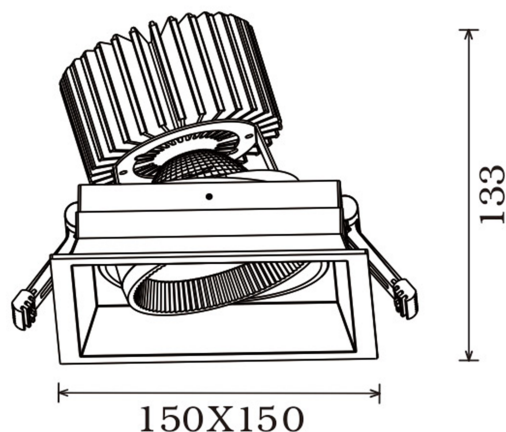

Quadro

 140x140mm

PRODUCT NO.:

75103-20-3

LIGHT TECHNICAL

Lumen LED (tc=25):	3750
Beam Angle:	20°
CCT (Color Temperature):	3000
CRI / Ra:	90
Color Code:	930
MacAdam (SDCM):	3
Lens (Diffuser):	Clear

MOUNTING / CONNECTION

Connection:	18i3 Quick connection
Cut-out [mm]:	140x140
Mounting:	Ceiling

PRODUCT

To be recessed in insulation:	No
Ingress Protection:	IP20
Lifetime [h]:	L80B10: 50.000
Color:	White
Length [mm]:	150
Height [mm]:	133
Width [mm]:	150
Weight [kg]:	1,05