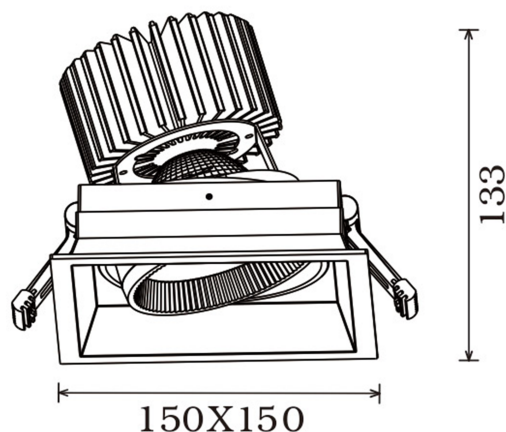

Quadro

 140x140mm

PRODUCT NO.:

75103-30-2

LIGHT TECHNICAL

Lumen LED (tc=25):	3750
Beam Angle:	30°
CCT (Color Temperature):	3000
CRI / Ra:	90
Color Code:	930
MacAdam (SDCM):	3
Lens (Diffuser):	Clear

MOUNTING / CONNECTION

Connection:	18i3 Quick connection
Cut-out [mm]:	140x140
Mounting:	Ceiling

PRODUCT

To be recessed in insulation:	No
Ingress Protection:	IP20
Lifetime [h]:	L80B10: 50.000
Color:	Black
Length [mm]:	150
Height [mm]:	133
Width [mm]:	150
Weight [kg]:	1,05