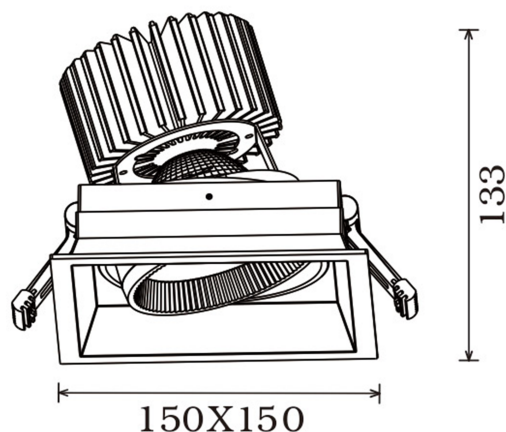

Quadro

 140x140mm

PRODUCT NO.: 75104-20-3

LIGHT TECHNICAL

Lumen LED (tc=25):	4000
Beam Angle:	20°
CCT (Color Temperature):	4000
CRI / Ra:	90
Color Code:	940
MacAdam (SDCM):	3
Lens (Diffuser):	Clear

MOUNTING / CONNECTION

Connection:	18i3 Quick connection
Cut-out [mm]:	140x140
Mounting:	Ceiling

PRODUCT

To be recessed in insulation:	No
Ingress Protection:	IP20
Lifetime [h]:	L80B10: 50.000
Color:	White
Length [mm]:	150
Height [mm]:	133
Width [mm]:	150
Weight [kg]:	1,05