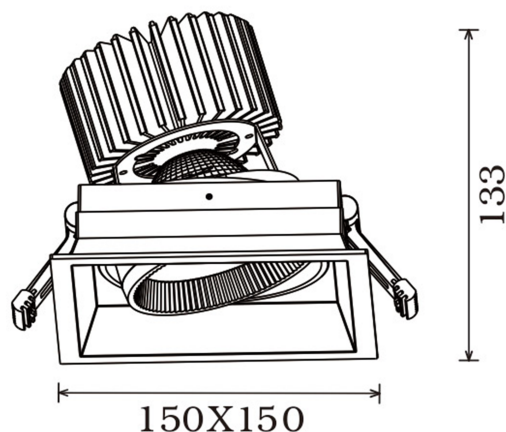

Quadro

 140x140mm

PRODUCT NO.: 75104-30-2

LIGHT TECHNICAL

Lumen LED (tc=25):	4000
Beam Angle:	30°
CCT (Color Temperature):	4000
CRI / Ra:	90
Color Code:	940
MacAdam (SDCM):	3
Lens (Diffuser):	Clear

MOUNTING / CONNECTION

Connection:	18i3 Quick connection
Cut-out [mm]:	140x140
Mounting:	Ceiling

PRODUCT

To be recessed in insulation:	No
Ingress Protection:	IP20
Lifetime [h]:	L80B10: 50.000
Color:	Black
Length [mm]:	150
Height [mm]:	133
Width [mm]:	150
Weight [kg]:	1,05