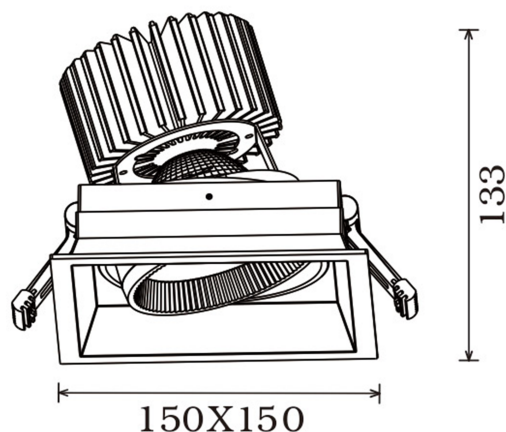

Quadro

140x140mm

PRODUCT NO.: 75104-30-3

LIGHT TECHNICAL

Lumen LED (tc=25):	4000
Beam Angle:	30°
CCT (Color Temperature):	4000
CRI / Ra:	90
Color Code:	940
MacAdam (SDCM):	3
Lens (Diffuser):	Clear

MOUNTING / CONNECTION

Connection:	18i3 Quick connection
Cut-out [mm]:	140x140
Mounting:	Ceiling

PRODUCT

To be recessed in insulation:	No
Ingress Protection:	IP20
Lifetime [h]:	L80B10: 50.000
Color:	White
Length [mm]:	150
Height [mm]:	133
Width [mm]:	150
Weight [kg]:	1,05