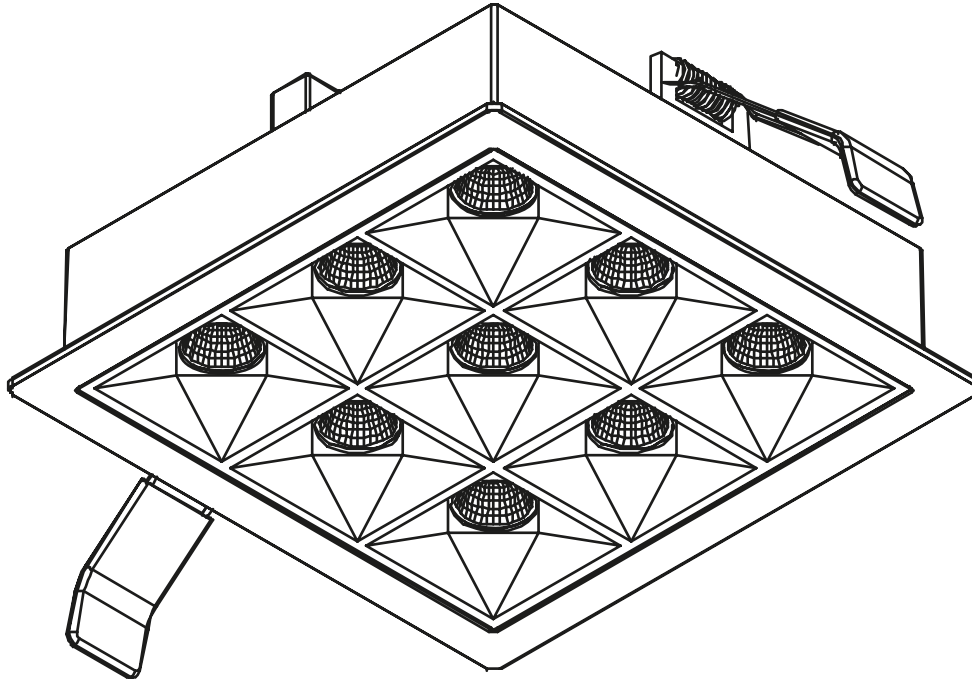

ART. NO.
101851-01-2
101851-01-3

Ledpro
by NORLUX

 130x130mm

Phoenix D3

INSTALLATION MANUAL

Safety Notes:

- The product must be installed, maintained, and operated as instructions below.
- Before starting installation of this product, make sure power supply is disconnected.
- Only to be installed by authorized electrician.
- Do not use abrasives or solvents when cleaning.
- Do not install the product if it appears damaged in any way. Check with manufacturer if in doubt.
- Do not modify this fitting in any matter as this will void warranty.
- Check protection class, if class I, it must be earthed.
- Disconnect power supply before maintenance or cleaning.