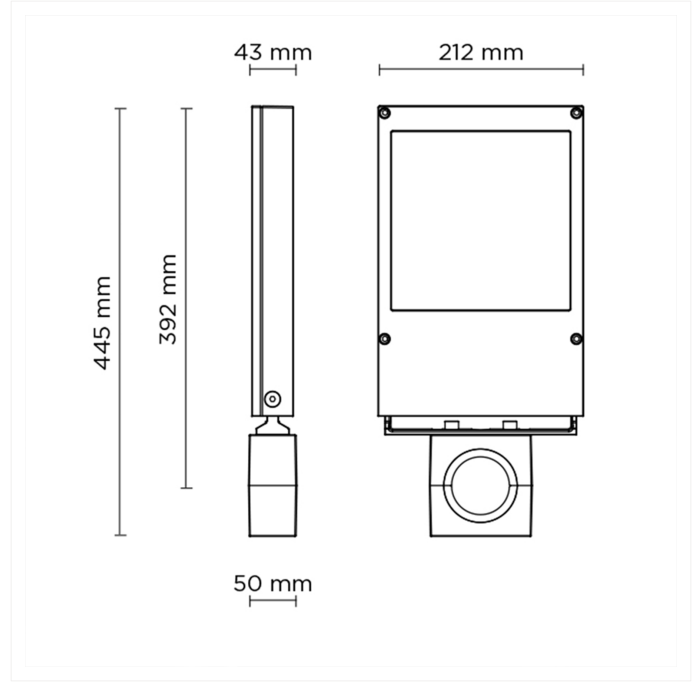

FDV SPEC SHEET

Book Pole-Top Maxi 840 1x36W Ø60mm adapter RAL7016 5m cable
Art. no: 803002

Lighting Solutions

Book Pole-Top Maxi 840 1x36W Ø60mm adapter RAL7

IP65 230V 50Hz

Art. no: 803002

LIGHT TECHNICAL

CCT (Color Temperature):	4000
CRI / Ra:	80
Color Code:	840

MOUNTING / CONNECTION

Connection:	Cable 5m
Mounting:	Mast

PRODUCT

Ingress Protection:	IP65
Color:	Dark Grey
RAL:	RAL7016
Length [mm]:	445
Height [mm]:	43
Width [mm]:	212

ELECTRICAL DATA

Dimming:	None
System Power [W]:	36
System Voltage [V]:	230V 50Hz