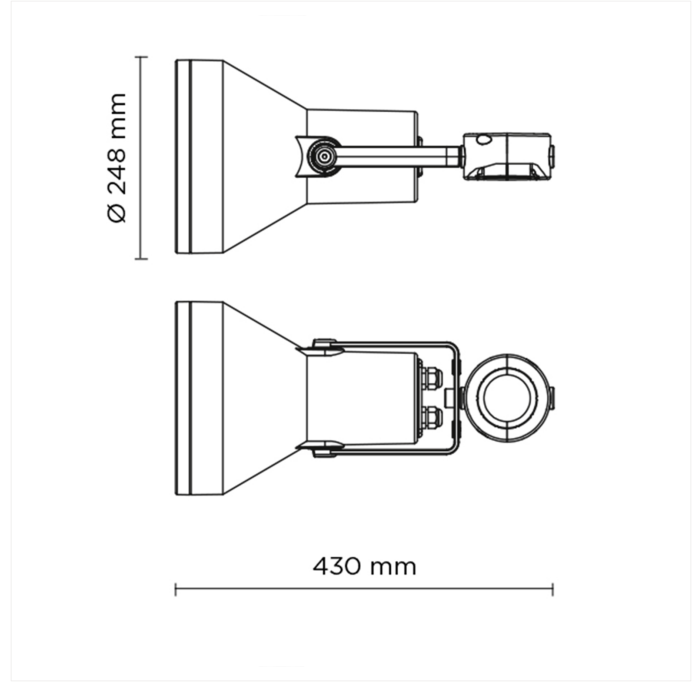

FDV SPEC SHEET

Flash Pole Mega 840 55W Ø76mm adapter RAL7016 5m cable
Art. no: 805010

Lighting Solutions

Flash Pole Mega 840 55W Ø76mm adapter RAL7016 5m

IP65 230V 50Hz

Art. no: 805010

LIGHT TECHNICAL

CCT (Color Temperature):	4000
CRI / Ra:	80
Color Code:	840

MOUNTING / CONNECTION

Connection:	Cable
Mounting:	Mast

PRODUCT

Ingress Protection:	IP65
Color:	Dark Grey
RAL:	RAL7016

ELECTRICAL DATA

Dimming:	None
System Power [W]:	55
System Voltage [V]:	230V 50Hz