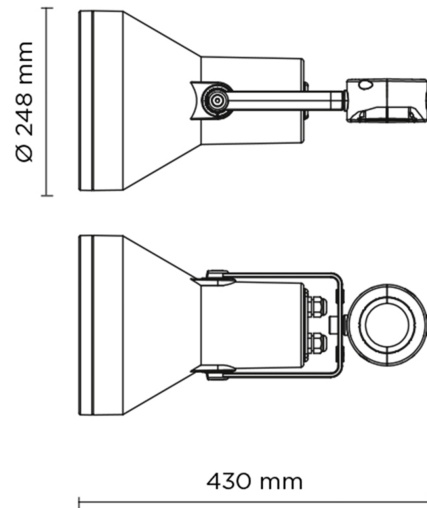

PRODUCT SHEET

Flash Pole Mega 840 55W Ø76mm adapter RAL7016 5m cable

Art. no: 805010

Lighting Solutions

Flash Pole Mega 840 55W Ø76mm adapter RAL7016 5m

Round pole-mounted floodlight designed for outdoor installation on a pole with a diameter of either 60 mm. The body is made of phospho-chromatised and polyester powder-coated die-cast copper-free aluminum, featuring tempered safety glass, a molded silicone gasket, and stainless steel screws. A clamp for poles with a diameter of 60 mm is included. It comes with a built-in LED driver operating at 220-240V, 50-60Hz, equipped with 1 CREE CXB 3070 COB LED. The floodlight has an IP65 rating.

IP65 230V
50Hz

SPECIFICATIONS

System Power [W]:	55W
CCT (Color Temperature):	4000K
CRI / Ra:	80
Dimming:	None
System Voltage [V]:	230V 50Hz
Connection:	Cable
Mounting:	Mast
Color:	Dark Grey