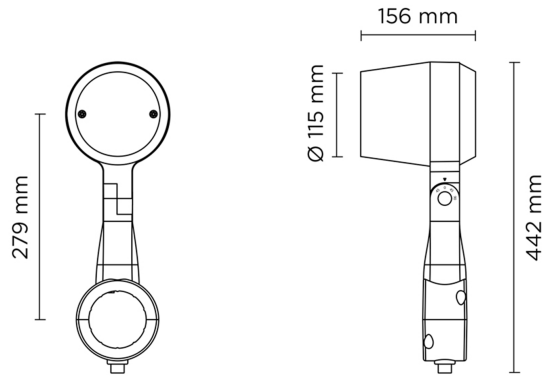

## PRODUCT SHEET

Ring Pole Medium 830 16W Ø60mm RAL3009

Art. no: 807002

Lighting Solutions

# Ring Pole Medium 830 16W Ø60mm RAL3009

This outdoor floodlight is designed for pole installation with a diameter of either 60 mm. Featuring a 355° swivel pole attachment, it allows for extensive movement and offers horizontal adjustment within a range of +90° to -40°. The construction includes a base and head made of phosphochromatised and polyester powder-coated die-cast copper-free aluminum, ensuring durability and resistance to corrosion. This variant is painted in color RAL3009. The light source is safeguarded by tempered safety glass, and the entire unit is sealed with moulded silicone gaskets and O-rings, all secured with stainless steel screws. The swivel pole joint is equipped with a graduated scale for precision and a mechanical aiming lock for secure positioning. Illumination is provided by a COB CREE "CXB 1512" LED, and the unit includes a built-in LED driver. With an IP66 rating, this floodlight offers robust protection against dust and water ingress, making it suitable for various outdoor applications.

### SPECIFICATIONS

System Power [W]:	16W
CCT (Color Temperature):	3000K
CRI / Ra:	80
Dimming:	None
System Voltage [V]:	230V 50Hz
Connection:	Cable
Mounting:	Mast
Color:	RAL3009
Length [mm]:	156mm
Height [mm]:	422mm
Width [mm]:	115mm
Weight [kg]:	3kg