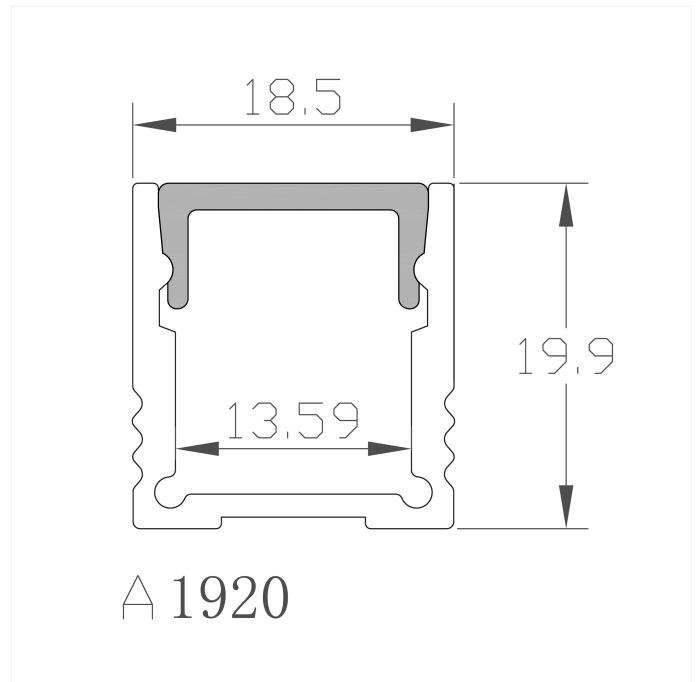

FDV SPEC SHEET

Profile U3 Alu 2m 18,5x20mm incl f.cover,end cap, clips

Art. no: A1920

Lighting Solutions

Profile U3 Alu 2m 18,5x20mm incl f.cover,end cap, clip

Art. no: A1920

PRODUCT

Length:	2000
Height:	19,9
Width:	18,5
Weight [kg]:	0,525