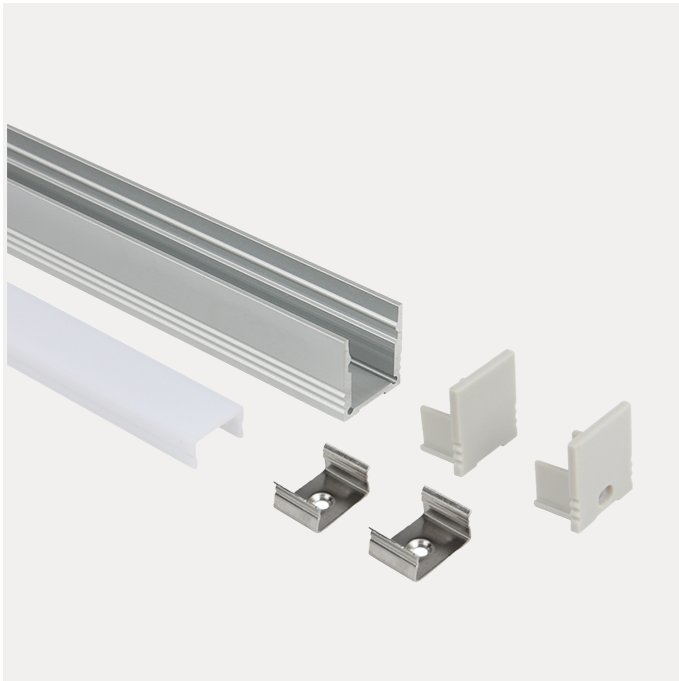

FDV SPEC SHEET

Profile U3 Alu 2m 18,5x20mm incl f.cover,end cap, clips

Art. no: A1920

Lighting Solutions

Profile U3 Alu 2m 18,5x20mm incl f.cover,end cap, clip

Art. no: A1920

PRODUCT

Length:	2000
Height:	19,9
Width:	18,5
Weight [kg]:	0,525