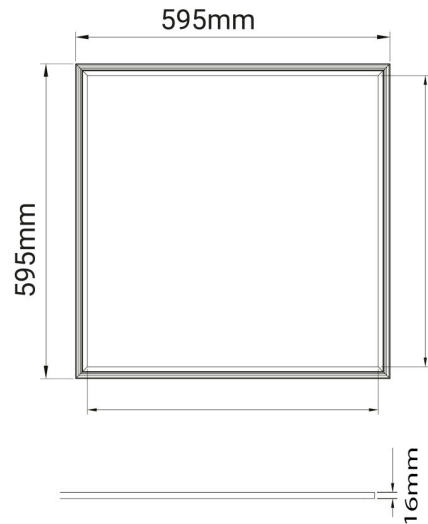

PRODUCT SHEET

Panel

Art. no: 0305-01-3

Lighting Solutions

Panel

Panel with RGB. Need 24V driver and RGB controller. White wire is common +, red wire is Red, green wire is Green and black wire is Blue.

SPECIFICATIONS

Lightsource Type:	LED (built in)
System Power [W]:	36W
CCT (Color Temperature):	RGB
CRI / Ra:	80
Beam Angle:	120°
Dimming:	Depending on Driver
System Voltage [V]:	24VDC
Connection:	Cable
Mounting:	Recessed, Ceiling
Lifetime [h]:	L80B10: 100 000h
Color:	White
Length [mm]:	595mm
Height [mm]:	16mm
Width [mm]:	595mm