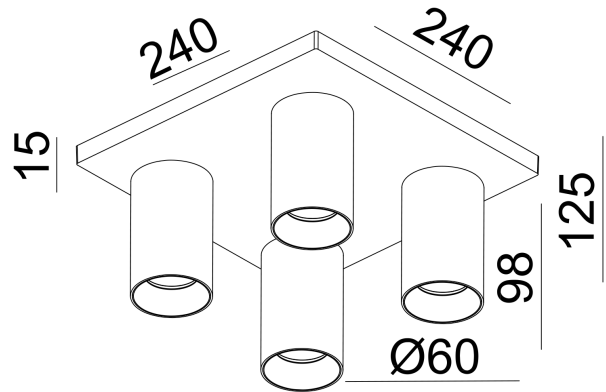

PRODUCT SHEET

Tania Mini S4 4xGU10 max 7,5W led BK

Art. no: 101084-2

Lighting Solutions

Tania Mini S4 4xGU10 max 7,5W led BK

Tania Mini S4 is a small quadruple spotlight modern and contemporary design for surface mounting. GU10 light source not included. Gold front ring can be purchased separately.

SPECIFICATIONS

Lightsource Type:	Lightsource not included
Max. Power [W]:	4x7,5
Socket / Cap-Base:	GU10
Dimming:	Light bulb dependent
System Voltage [V]:	230V 50Hz
Connection:	Terminal
Mounting:	Surface, Ceiling
Color:	Black
Length [mm]:	240mm
Height [mm]:	125mm
Width [mm]:	240mm