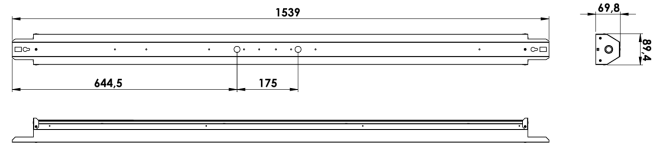

FDV SPEC SHEET

Bladeline Z

Art. no: 101133-00-1

Lighting Solutions

Bladeline Z

Art. no: 101133-00-1

LIGHT TECHNICAL

Lightsource Type:	LED (built in)
Lumen Output:	12411
Lumen LED (tc=25):	13000
Beam Angle:	Medium
CCT (Color Temperature):	3000
CRI / Ra:	80
Color Code:	830
MacAdam (SDCM):	3
UGR (<=):	19

ELECTRICAL DATA

Dimming:	None
System Power [W]:	75
System Voltage [V]:	230V 50Hz
Protection Class:	1
Max load pr circuit - B10:	9
Max load pr circuit - B16:	15
Max load pr circuit - C10:	16
Max load pr circuit - C16:	26
Leakage current [mA]:	0,3
Inrush current I _{max} [A]:	39
Inrush current time [μs]:	166
Socket / Cap-Base:	N/A
Current Output [mA]:	500
Voltage Forward Min [V]:	140,6
Voltage Forward Max [V]:	142,6

FDV SPEC SHEET

Bladeline Z

Art. no: 101133-00-1

Lighting Solutions

PRODUCT

Ingress Protection:	IP23
Impact Protection:	IK05
Operating Temperature [°C]:	0 - 40
Lifetime [h]:	L80B50: 100 000
Color:	Aluminium
Length [mm]:	1539
Height [mm]:	70
Width [mm]:	90
Weight [kg]:	3,4
Housing Material :	Aluminium

MOUNTING / CONNECTION

Connection:	QuickConnect
Through-wiring (mm2):	5x2,5
Mounting:	Surface, Ceiling