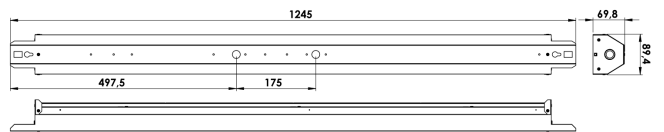

FDV SPEC SHEET

Bladeline Z

Art. no: 101133-00-1

Lighting Solutions

Bladeline Z

Art. no: 101133-00-1

LIGHT TECHNICAL

Lightsource Type:	LED (built in)
Lumen Output:	12411
Lumen LED (tc=25):	13000
Beam Angle:	Medium
CCT (Color Temperature):	3000
CRI / Ra:	80
Color Code:	830
MacAdam (SDCM):	3
UGR (<=):	19

ELECTRICAL DATA

Dimming:	None
System Power [W]:	75
System Voltage [V]:	230V 50Hz
Protection Class:	1
Max load pr circuit - B10:	9
Max load pr circuit - B16:	15
Max load pr circuit - C10:	16
Max load pr circuit - C16:	26
Leakage current [mA]:	0,3
Inrush current I _{max} [A]:	39
Inrush current time [μs]:	166
Socket / Cap-Base:	N/A
Current Output [mA]:	500
Voltage Forward Min [V]:	140,6
Voltage Forward Max [V]:	142,6

FDV SPEC SHEET

Bladeline Z

Art. no: 101133-00-1

Lighting Solutions

PRODUCT

Ingress Protection:	IP23
Impact Protection:	IK05
Operating Temperature [°C]:	0 - 40
Lifetime [h]:	L80B50: 100 000
Color:	Aluminium
Length [mm]:	1539
Height [mm]:	70
Width [mm]:	90
Weight [kg]:	3,4
Housing Material :	Aluminium

MOUNTING / CONNECTION

Connection:	QuickConnect
Through-wiring (mm2):	5x2,5
Mounting:	Surface, Ceiling