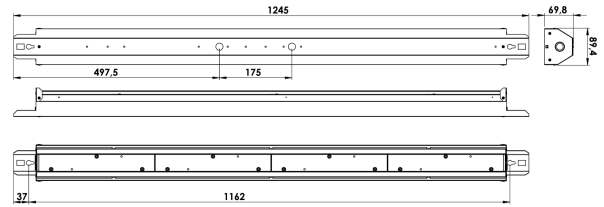

PRODUCT SHEET

Bladeline Z

Art. no: 101136-01-1

Lighting Solutions

Bladeline Z

SPECIFICATIONS	
Lightsource Type:	LED (built in)
System Power [W]:	42W
CCT (Color Temperature):	4000K
CRI / Ra:	80
Lumen Output:	7544lm
Lumen LED (tc=25):	7800lm
Beam Angle:	Wide
Dimming:	None
System Voltage [V]:	230V 50Hz
Connection:	QuickConnect
Mounting:	Surface, Ceiling
Lifetime [h]:	L80B50: 100 000h
Lumen/W:	179lm/W
UGR (<=):	20
MacAdam (SDCM):	3
Through-wiring (mm2):	5x2,5
Color:	Aluminium
Length [mm]:	1245mm
Height [mm]:	70mm
Width [mm]:	90mm
Weight [kg]:	4kg

Bladeline Z is a highly efficient LED luminaire with up to 179lm/w. Due to fact that it may be installed surface mounted on the ceiling or on electrical tracks makes it highly flexible. Can be opened without using tools and it has the electric connectors on quick fit clamps. The Bladeline Z is made from galvanized steel with medium or wide beam (75° and 90°) optic in 42W or 75W versions.