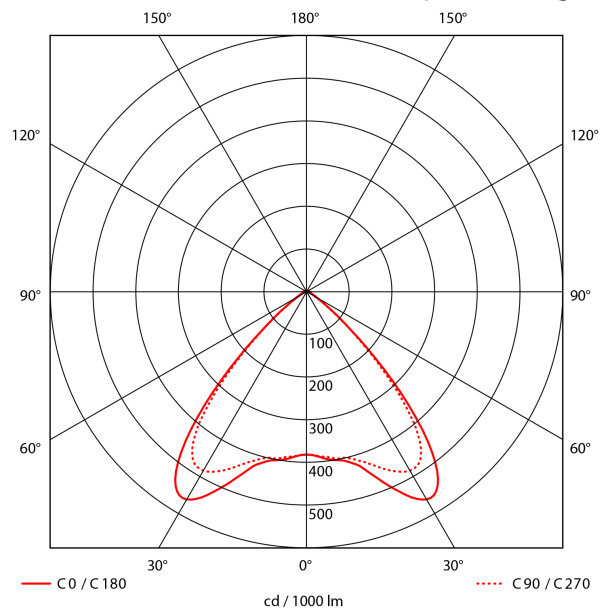

PRODUCT SHEET

Bladeline Z

Art. no: 101136-01-1

Lighting Solutions

Bladeline Z

SPECIFICATIONS	
Lightsource Type:	LED (built in)
System Power [W]:	42W
CCT (Color Temperature):	4000K
CRI / Ra:	80
Lumen Output:	7544lm
Lumen LED (tc=25):	7800lm
Beam Angle:	Wide
Dimming:	None
System Voltage [V]:	230V 50Hz
Connection:	QuickConnect
Mounting:	Surface, Ceiling
Lifetime [h]:	L80B50: 100 000h
Lumen/W:	179lm/W
UGR (<=):	20
MacAdam (SDCM):	3
Through-wiring (mm2):	5x2,5
Color:	Aluminium
Length [mm]:	1245mm
Height [mm]:	70mm
Width [mm]:	90mm
Weight [kg]:	4kg

Bladeline Z is a highly efficient LED luminaire with up to 179lm/w. Due to fact that it may be installed surface mounted on the ceiling or on electrical tracks makes it highly flexible. Can be opened without using tools and it has the electric connectors on quick fit clamps. The Bladeline Z is made from galvanized steel with medium or wide beam (75° and 90°) optic in 42W or 75W versions.