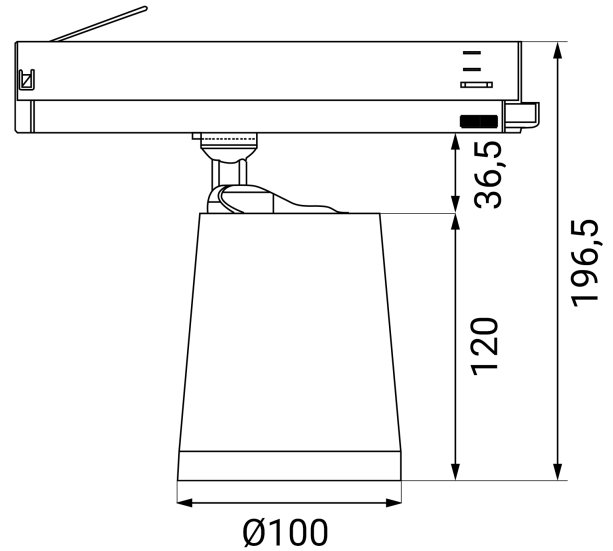

PRODUCT SHEET

Cone Spotlight

Art. no: 101200-40-2

Lighting Solutions

Cone Spotlight

Cone shaped spotlight with high lumen efficiency for use in 3-circuit track. Available in black and white color with 3000K and CRI 90.

SPECIFICATIONS

Lightsource Type:	LED (built in)
System Power [W]:	26W
CCT (Color Temperature):	3000K
CRI / Ra:	80
Lumen Output:	2776lm
Lumen LED (tc=25):	3800lm
Beam Angle:	40
Lens (Diffuser):	Clear
Dimming:	None
System Voltage [V]:	230V 50Hz
Connection:	Track 3-Circuit
Mounting:	Track, Ceiling
Lifetime [h]:	L80B10: 100 000h
Lumen/W:	107lm/W
Color:	Black
Height [mm]:	196,5mm
Width [mm]:	100mm
Weight [kg]:	0,75kg