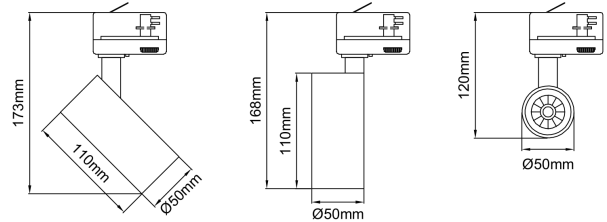

PRODUCT SHEET

Silindir 50 Short

Art. no: 101391-7-30-2

Lighting Solutions

Silindir 50 Short

SPECIFICATIONS

| | |
|--------------------------|-----------------|
| System Power [W]: | 7W |
| CCT (Color Temperature): | 3000K |
| CRI / Ra: | 90 |
| Lumen LED (tc=25): | 900lm |
| Beam Angle: | 30° |
| Lens (Diffuser): | Clear |
| Dimming: | None |
| System Voltage [V]: | 230V 50Hz |
| Connection: | Track 3-Circuit |
| Mounting: | Track, Ceiling |
| MacAdam (SDCM): | 3 |
| Color: | Black |
| Length [mm]: | 110mm |
| Width [mm]: | 50mm |
| Weight [kg]: | 0,3kg |