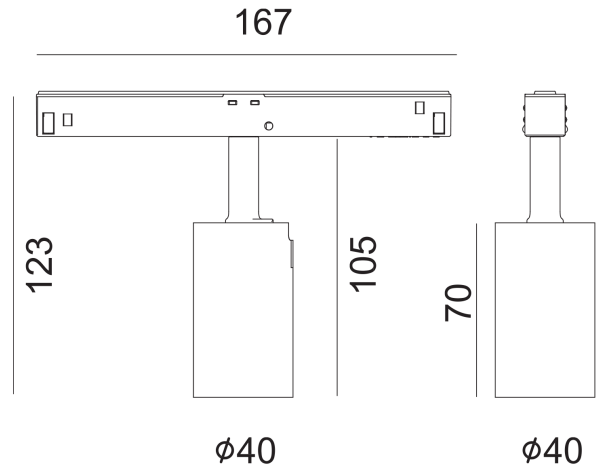

PRODUCT SHEET

48V Spotlight

Art. no: 101476-35-3-ddd

Lighting Solutions

48V Spotlight

SPECIFICATIONS

System Power [W]:	6,6W
CCT (Color Temperature):	3000K
CRI / Ra:	9
Lumen Output:	670lm
Lumen LED (tc=25):	670lm
Beam Angle:	35°
Dimming:	DALI
System Voltage [V]:	48VDC
Connection:	Track EVO 48V
Mounting:	Track
Lumen/W:	101lm/W
MacAdam (SDCM):	3
Color:	White
Length [mm]:	105mm
Width [mm]:	40mm
Diameter [mm]:	40mm

Flare 40 is a spotlight that fits our Evo 48V Track system. With 6,6W, high lumen output, this is a spotlight perfect for housing, stores, restaurants, hotels and office environments. The spotlights can be adjusted in all angles to fit every need. Can be tilted 90 degrees and 350 degrees rotatable around its own axis.