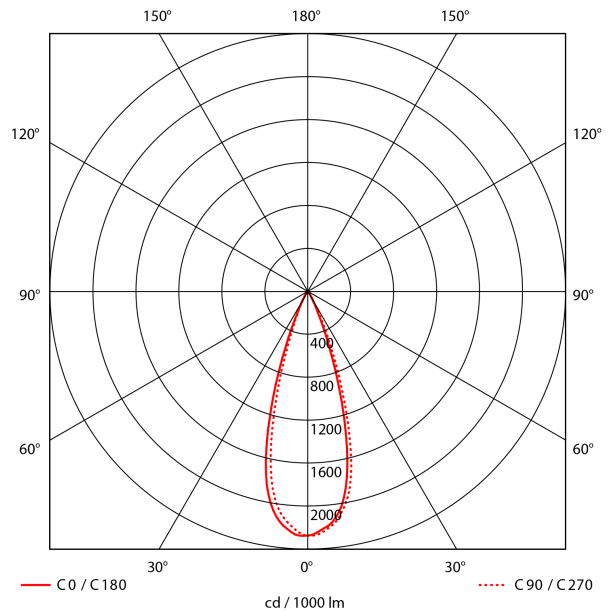

PRODUCT SHEET

48V Spotlight

Art. no: 101476-35-3-ddd

Lighting Solutions

48V Spotlight

SPECIFICATIONS

System Power [W]:	6,6W
CCT (Color Temperature):	3000K
CRI / Ra:	9
Lumen Output:	670lm
Lumen LED (tc=25):	670lm
Beam Angle:	35°
Dimming:	DALI
System Voltage [V]:	48VDC
Connection:	Track EVO 48V
Mounting:	Track
Lumen/W:	101lm/W
MacAdam (SDCM):	3
Color:	White
Length [mm]:	105mm
Width [mm]:	40mm
Diameter [mm]:	40mm

Flare 40 is a spotlight that fits our Evo 48V Track system. With 6,6W, high lumen output, this is a spotlight perfect for housing, stores, restaurants, hotels and office environments. The spotlights can be adjusted in all angles to fit every need. Can be tilted 90 degrees and 350 degrees rotatable around its own axis.