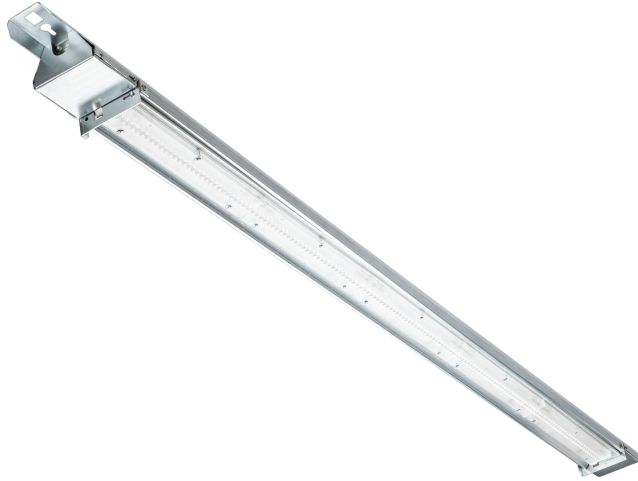

FDV SPEC SHEET
Z line
Art. no: 102086-00-1-ddd

Z line

Art. no: 102086-00-1-ddd

LIGHT TECHNICAL

| | |
|--------------------------|----------------|
| Lightsource Type: | LED (built in) |
| Lumen Output: | 7630 |
| Lumen LED (tc=25): | 8000 |
| Beam Angle: | 70° |
| CCT (Color Temperature): | 4000 |
| CRI / Ra: | 80 |
| Color Code: | 840 |
| MacAdam (SDCM): | 3 |
| Lens (Diffuser): | Lens |

MOUNTING / CONNECTION

| | |
|-----------------------|------------------|
| Connection: | QuickConnect |
| Through-wiring (mm2): | 5x2,5 |
| Mounting: | Surface, Ceiling |

FDV SPEC SHEET

Z line

Art. no: 102086-00-1-ddd