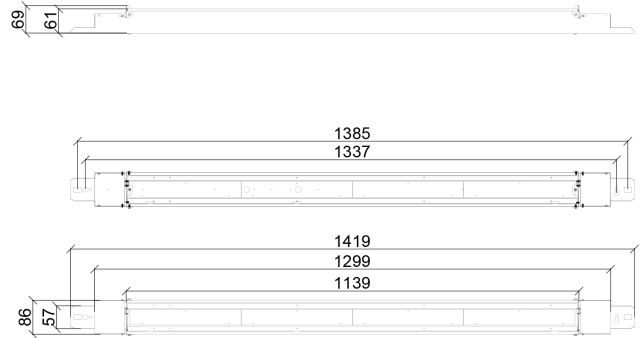

FDV SPEC SHEET
Z line
Art. no: 102086-00-1-ddd

Z line

Art. no: 102086-00-1-ddd

LIGHT TECHNICAL

| | |
|--------------------------|----------------|
| Lightsource Type: | LED (built in) |
| Lumen Output: | 7630 |
| Lumen LED (tc=25): | 8000 |
| Beam Angle: | 70° |
| CCT (Color Temperature): | 4000 |
| CRI / Ra: | 80 |
| Color Code: | 840 |
| MacAdam (SDCM): | 3 |
| Lens (Diffuser): | Lens |

MOUNTING / CONNECTION

| | |
|-----------------------|------------------|
| Connection: | QuickConnect |
| Through-wiring (mm2): | 5x2,5 |
| Mounting: | Surface, Ceiling |

FDV SPEC SHEET

Z line

Art. no: 102086-00-1-ddd

Lighting Solutions

PRODUCT

| | |
|-----------------------------|-----------------|
| Ingress Protection: | IP23 |
| Impact Protection: | IK02 |
| Operating Temperature [°C]: | 0 - 40 |
| Lifetime [h]: | L80B10: 100 000 |
| Color: | Steel |
| Length [mm]: | 1420 |
| Height [mm]: | 69 |
| Width [mm]: | 86 |
| Weight [kg]: | 3,35 |
| Housing Material : | Steel |