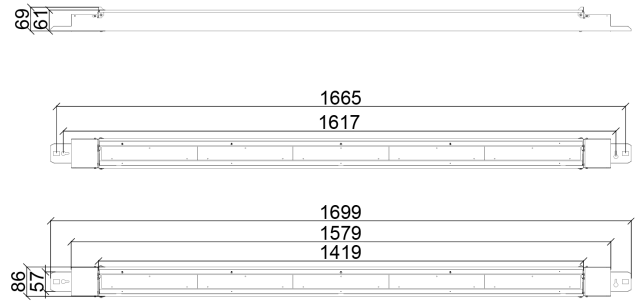

FDV SPEC SHEET
 Z line
 Art. no: 102087-00-1-ddd

Z line

Art. no: 102087-00-1-ddd

LIGHT TECHNICAL

Lightsource Type:	LED (built in)
Lumen Output:	7880
Lumen LED (tc=25):	8200
Beam Angle:	70°
CCT (Color Temperature):	4000
CRI / Ra:	80
Color Code:	840
MacAdam (SDCM):	3
Lens (Diffuser):	Lens

FDV SPEC SHEET

Z line

Art. no: 102087-00-1-ddd

Lighting Solutions

PRODUCT

Ingress Protection:	IP23
Impact Protection:	IK02
Operating Temperature [°C]:	0 - 40
Lifetime [h]:	L80B10: 100 000
Color:	Steel
Length [mm]:	1700
Height [mm]:	69
Width [mm]:	86
Weight [kg]:	4
Housing Material :	Steel