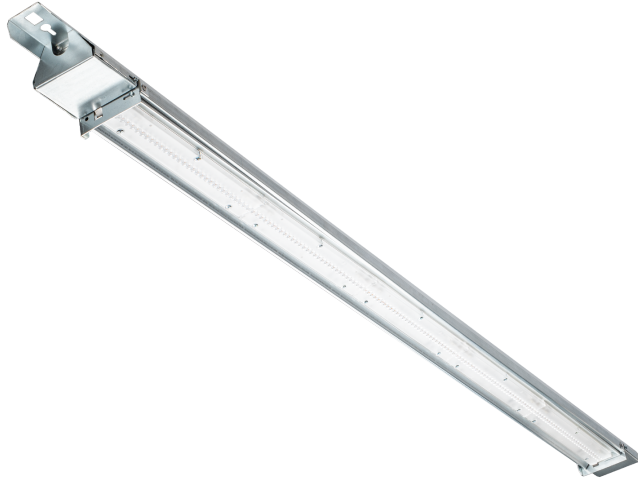

FDV SPEC SHEET
 Z line
 Art. no: 102087-00-1-ddd

Z line

Art. no: 102087-00-1-ddd

LIGHT TECHNICAL

Lightsource Type:	LED (built in)
Lumen Output:	7880
Lumen LED (tc=25):	8200
Beam Angle:	70°
CCT (Color Temperature):	4000
CRI / Ra:	80
Color Code:	840
MacAdam (SDCM):	3
Lens (Diffuser):	Lens

ELECTRICAL DATA

Dimming:	DALI2
Flickerfree:	Yes
System Power [W]:	42
System Voltage [V]:	230V 50Hz
Protection Class:	1
Current Output [mA]:	300

MOUNTING / CONNECTION

Connection:	QuickConnect
Through-wiring (mm2):	5x2,5
Mounting:	Surface, Ceiling

FDV SPEC SHEET

Z line

Art. no: 102087-00-1-ddd

Lighting Solutions

PRODUCT

Ingress Protection:	IP23
Impact Protection:	IK02
Operating Temperature [°C]:	0 - 40
Lifetime [h]:	L80B10: 100 000
Color:	Steel
Length [mm]:	1700
Height [mm]:	69
Width [mm]:	86
Weight [kg]:	4
Housing Material :	Steel