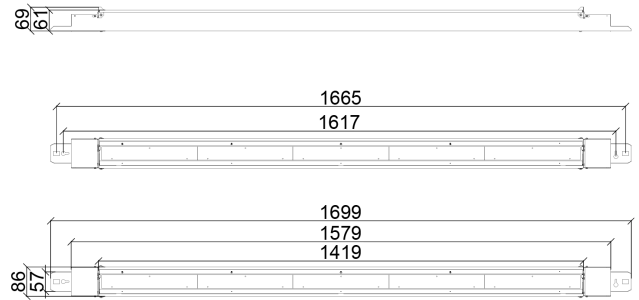

**FDV SPEC SHEET**  
 Z line  
 Art. no: 102087-01-1-ddd

## Z line

Art. no: 102087-01-1-ddd

### MOUNTING / CONNECTION

Connection:	QuickConnect
Through-wiring (mm2):	5x2,5
Mounting:	Surface, Ceiling

### PRODUCT

Ingress Protection:	IP23
Impact Protection:	IK02
Operating Temperature [°C]:	0 - 40
Lifetime [h]:	L80B10: 100 000
Color:	Steel
Length [mm]:	1700
Height [mm]:	69
Width [mm]:	86
Weight [kg]:	4
Housing Material :	Steel