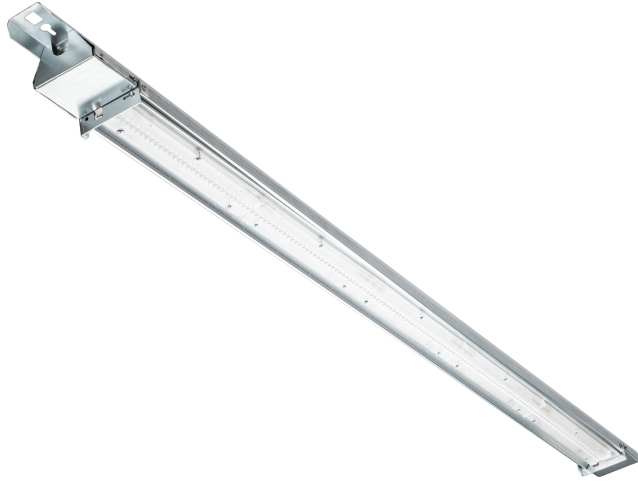

**FDV SPEC SHEET**  
 Z line  
 Art. no: 102087-01-1-ddd

## Z line

Art. no: 102087-01-1-ddd

### LIGHT TECHNICAL

Lightsource Type:	LED (built in)
Lumen Output:	7930
Lumen LED (tc=25):	8200
Beam Angle:	90°
CCT (Color Temperature):	4000
CRI / Ra:	80
Color Code:	840
MacAdam (SDCM):	3
Lens (Diffuser):	Lens

### MOUNTING / CONNECTION

Connection:	QuickConnect
Through-wiring (mm2):	5x2,5
Mounting:	Surface, Ceiling