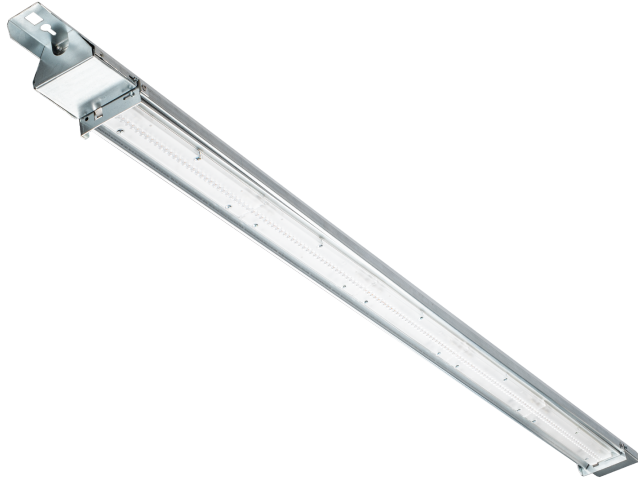

FDV SPEC SHEET
Z line
Art. no: 102088-00-1-ddd

Z line

Art. no: 102088-00-1-ddd

LIGHT TECHNICAL

Lightsource Type:	LED (built in)
Lumen Output:	13580
Lumen LED (tc=25):	14200
Beam Angle:	70°
CCT (Color Temperature):	4000
CRI / Ra:	80
Color Code:	840
MacAdam (SDCM):	3
Lens (Diffuser):	Lens

ELECTRICAL DATA

Dimming:	DALI2
Flickerfree:	Yes
System Power [W]:	74
System Voltage [V]:	230V 50Hz
Protection Class:	1
Current Output [mA]:	500

MOUNTING / CONNECTION

Connection:	QuickConnect
Through-wiring (mm2):	5x2,5
Mounting:	Surface, Ceiling

FDV SPEC SHEET

Z line

Art. no: 102088-00-1-ddd

Lighting Solutions

PRODUCT

Ingress Protection:	IP23
Impact Protection:	IK02
Operating Temperature [°C]:	0 - 40
Lifetime [h]:	L80B10: 100 000
Color:	Steel
Length [mm]:	1700
Height [mm]:	69
Width [mm]:	86
Weight [kg]:	4
Housing Material :	Steel