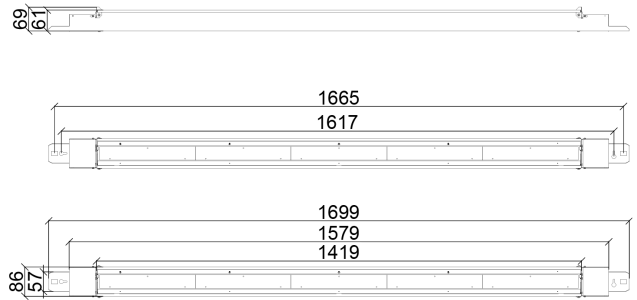

FDV SPEC SHEET
Z line
Art. no: 102088-00-1-ddd

Z line

Art. no: 102088-00-1-ddd

LIGHT TECHNICAL

Lightsource Type:	LED (built in)
Lumen Output:	13580
Lumen LED (tc=25):	14200
Beam Angle:	70°
CCT (Color Temperature):	4000
CRI / Ra:	80
Color Code:	840
MacAdam (SDCM):	3
Lens (Diffuser):	Lens

FDV SPEC SHEET

Z line

Art. no: 102088-00-1-ddd

Lighting Solutions

PRODUCT

Ingress Protection:	IP23
Impact Protection:	IK02
Operating Temperature [°C]:	0 - 40
Lifetime [h]:	L80B10: 100 000
Color:	Steel
Length [mm]:	1700
Height [mm]:	69
Width [mm]:	86
Weight [kg]:	4
Housing Material :	Steel