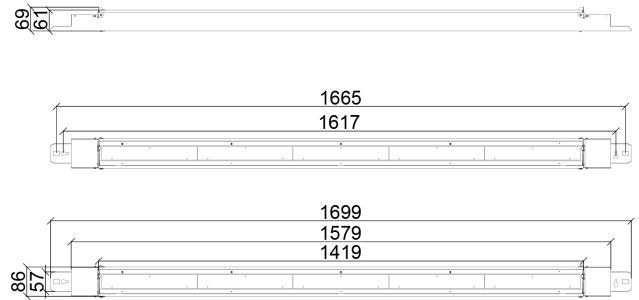

FDV SPEC SHEET
Z line
Art. no: 102088-01-1-ddd

Z line

Art. no: 102088-01-1-ddd

LIGHT TECHNICAL

Lightsource Type:	LED (built in)
Lumen Output:	13515
Lumen LED (tc=25):	14200
Beam Angle:	90°
CCT (Color Temperature):	4000
CRI / Ra:	80
Color Code:	840
MacAdam (SDCM):	3
Lens (Diffuser):	Lens

FDV SPEC SHEET

Z line

Art. no: 102088-01-1-ddd

Lighting Solutions

PRODUCT

Ingress Protection:	IP23
Impact Protection:	IK02
Operating Temperature [°C]:	0 - 40
Lifetime [h]:	L80B10: 100 000
Color:	Steel
Length [mm]:	1700
Height [mm]:	69
Width [mm]:	86
Weight [kg]:	4
Housing Material :	Steel