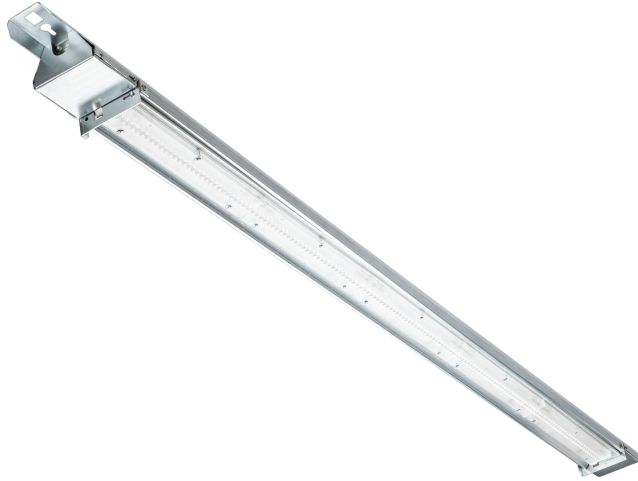

FDV SPEC SHEET
Z line
Art. no: 102088-01-1-ddd

Z line

Art. no: 102088-01-1-ddd

LIGHT TECHNICAL

Lightsource Type:	LED (built in)
Lumen Output:	13515
Lumen LED (tc=25):	14200
Beam Angle:	90°
CCT (Color Temperature):	4000
CRI / Ra:	80
Color Code:	840
MacAdam (SDCM):	3
Lens (Diffuser):	Lens

ELECTRICAL DATA

Dimming:	DALI2
Flickerfree:	Yes
System Power [W]:	74
System Voltage [V]:	230V 50Hz
Protection Class:	1
Current Output [mA]:	500

MOUNTING / CONNECTION

Connection:	QuickConnect
Through-wiring (mm2):	5x2,5
Mounting:	Surface, Ceiling

FDV SPEC SHEET

Z line

Art. no: 102088-01-1-ddd

Lighting Solutions

PRODUCT

Ingress Protection:	IP23
Impact Protection:	IK02
Operating Temperature [°C]:	0 - 40
Lifetime [h]:	L80B10: 100 000
Color:	Steel
Length [mm]:	1700
Height [mm]:	69
Width [mm]:	86
Weight [kg]:	4
Housing Material :	Steel