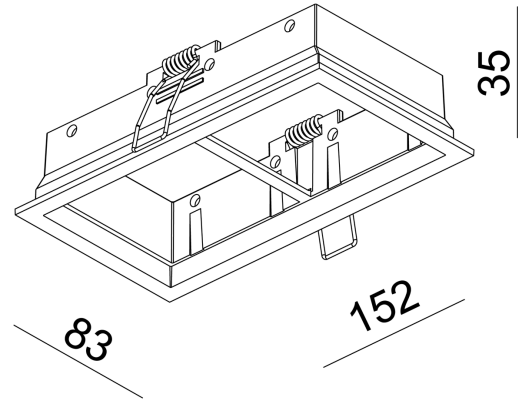

FDV SPEC SHEET

Rise L Double Mounting kit WH

Art. no: 11090-2-3

Lighting Solutions

Rise L Double Mounting kit WH

Art. no: 11090-2-3

PRODUCT

Color:	White
Housing Material :	Polycarbonate
Housing Material :	Polycarbonate