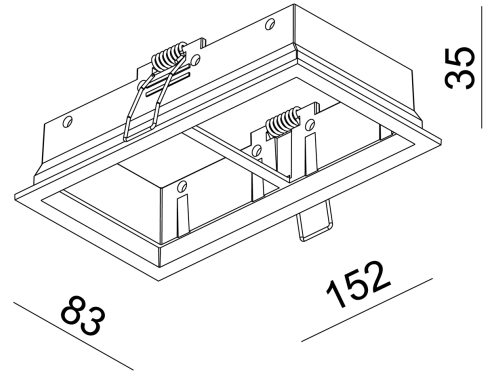

PRODUCT SHEET

Rise L Double Mounting kit WH

Art. no: 11090-2-3

Lighting Solutions

Rise L Double Mounting kit WH

Double mounting kit for Rise L.

SPECIFICATIONS

Color: White