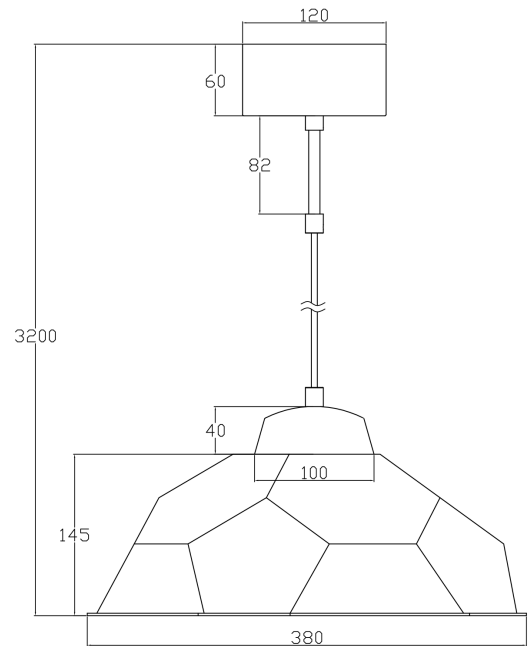

FDV SPEC SHEET

Rdivi Pendant E27 Max 40W Ø460mm BK 3m cable
Art. no: 114001-2

Lighting Solutions

Rdivi Pendant E27 Max 40W Ø460mm BK 3m cable

Art. no: 114001-2

LIGHT TECHNICAL

| | |
|--------------------|--------------------------|
| Lightsource Type: | Lightsource not included |
| Socket / Cap-Base: | E27 |

MOUNTING / CONNECTION

| | |
|-----------|---------|
| Mounting: | Pendant |
|-----------|---------|

PRODUCT

| | |
|---------------------|-------|
| Ingress Protection: | IP20 |
| Color: | Black |
| Height [mm]: | 145 |
| Width [mm]: | 380 |
| Weight [kg]: | 0,8 |