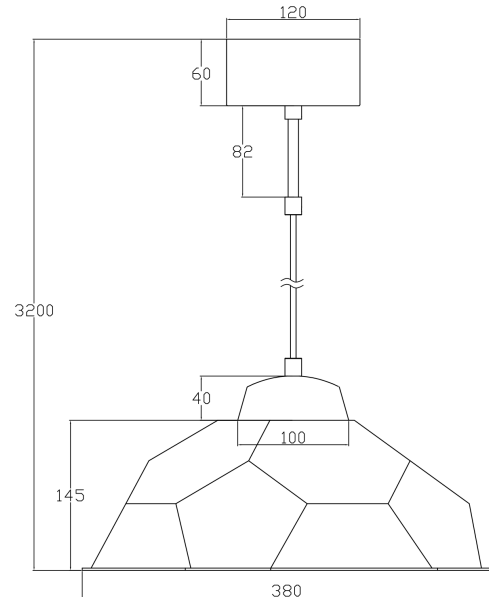

PRODUCT SHEET

Rdivi Pendant E27 Max 40W Ø460mm BK 3m cable

Art. no: 114001-2

Lighting Solutions

Rdivi Pendant E27 Max 40W Ø460mm BK 3m cable

SPECIFICATIONS

Lightsource Type:	Lightsource not included
Max. Power [W]:	40
Socket / Cap-Base:	E27
Dimming:	Light bulb dependent
System Voltage [V]:	230V 50Hz
Mounting:	Pendant
Color:	Black
Height [mm]:	145mm
Width [mm]:	380mm
Weight [kg]:	0,8kg