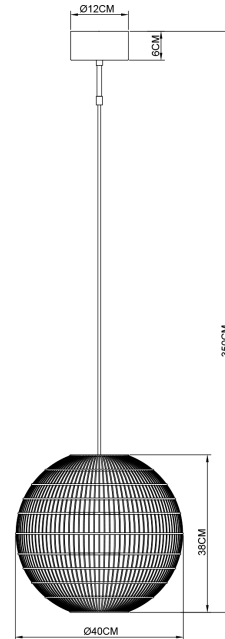

## FDV SPEC SHEET

Alba Pendant E27 Max 40W Brass Ø400mm 3m cable  
Art. no: 118045-4

Lighting Solutions

# Alba Pendant E27 Max 40W Brass Ø400mm 3m cable

Art. no: 118045-4

### LIGHT TECHNICAL

Lightsource Type:	Lightsource not included
Socket / Cap-Base:	E27

### PRODUCT

Ingress Protection:	IP20
Color:	Brass
Height [mm]:	380
Width [mm]:	400
Weight [kg]:	3,08