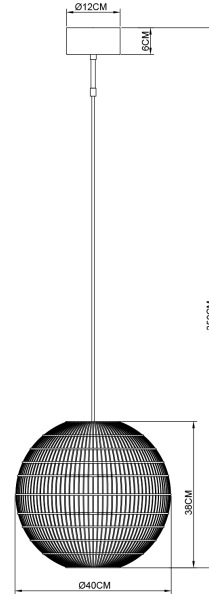

PRODUCT SHEET

Alba Pendant E27 Max 40W Brass Ø400mm 3m cable

Art. no: 118045-4

Lighting Solutions

Alba Pendant E27 Max 40W Brass Ø400mm 3m cable

SPECIFICATIONS

Lightsource Type:	Lightsource not included
Max. Power [W]:	40
Socket / Cap-Base:	E27
Dimming:	Light bulb dependent
System Voltage [V]:	230V 50Hz
Mounting:	Pendant
Color:	Brass
Height [mm]:	380mm
Width [mm]:	400mm
Weight [kg]:	3,08kg