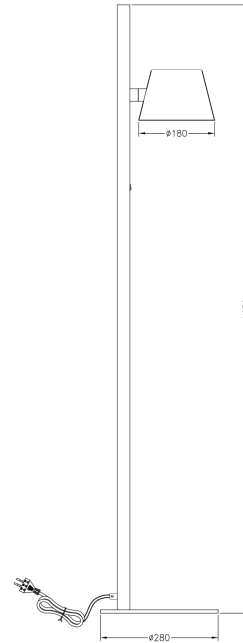

FDV SPEC SHEET

Polus Floor E27 Max 40W BK

Art. no: 119032-2

Lighting Solutions

Polus Floor E27 Max 40W BK

Art. no: 119032-2

LIGHT TECHNICAL

Lightsource Type:	Lightsource not included
Socket / Cap-Base:	E27

MOUNTING / CONNECTION

Connection:	Euro
Mounting:	Floor

PRODUCT

Ingress Protection:	IP20
Color:	Black
Height [mm]:	1450
Width [mm]:	280
Weight [kg]:	4,92

ELECTRICAL DATA

Dimming:	None
Max. Power [W]:	40
System Voltage [V]:	230V 50Hz
Protection Class:	2
Socket / Cap-Base:	E27