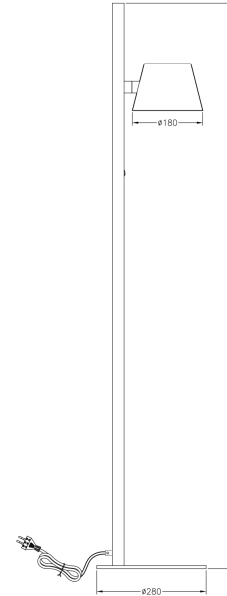

PRODUCT SHEET

Polus Floor E27 Max 40W BK

Art. no: 119032-2

Lighting Solutions

Polus Floor E27 Max 40W BK

Polus Floor is a modern and minimalistic floor lamp that fits right into any room in the house. Height is 145cm and comes with a ON/OFF switch. Not dimmable. The lamp has E27 socket. Light source is sold separately.

SPECIFICATIONS

Lightsource Type:	Lightsource not included
Max. Power [W]:	40
Socket / Cap-Base:	E27
Dimming:	None
System Voltage [V]:	230V 50Hz
Connection:	Euro
Mounting:	Floor
Color:	Black
Height [mm]:	1450mm
Width [mm]:	280mm
Weight [kg]:	4,92kg