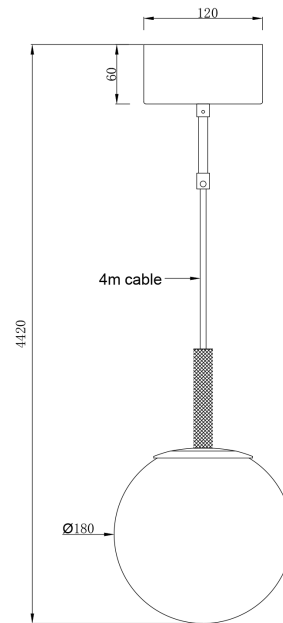

FDV SPEC SHEET

Orb E27 Max 40W Brass Ø180 4m BK textile cable
Art. no: 120061-4

Lighting Solutions

Orb E27 Max 40W Brass Ø180 4m BK textile cable

Art. no: 120061-4

LIGHT TECHNICAL	
Socket / Cap-Base:	E27
Lens (Diffuser):	Opal
MOUNTING / CONNECTION	
Mounting:	Ceiling, Pendant
PRODUCT	
Ingress Protection:	IP20
Color:	Brass / Black
Width [mm]:	180

ELECTRICAL DATA	
Dimming:	Light bulb dependent
Max. Power [W]:	40
System Voltage [V]:	230V 50Hz
Protection Class:	2
Socket / Cap-Base:	E27