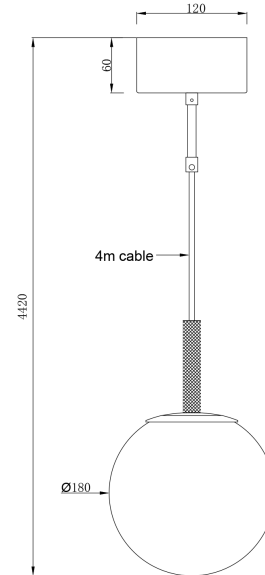

PRODUCT SHEET

Orb E27 Max 40W Brass Ø180 4m BK textile cable

Art. no: 120061-4

Lighting Solutions

Orb E27 Max 40W Brass Ø180 4m BK textile cable

Delivered with 4m black cable and black canopy. Lightbulb is not included.

SPECIFICATIONS

| | |
|---------------------|----------------------|
| Max. Power [W]: | 40 |
| Socket / Cap-Base: | E27 |
| Lens (Diffuser): | Opal |
| Dimming: | Light bulb dependent |
| System Voltage [V]: | 230V 50Hz |
| Mounting: | Ceiling, Pendant |
| Color: | Brass / Black |
| Width [mm]: | 180mm |