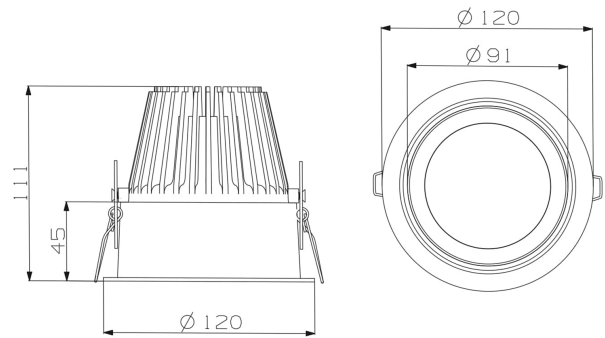

PRODUCT SHEET

Trimo Mini

Art. no: 18020-7-40-2-ddd

Lighting Solutions

Trimo Mini

 112mm

Our Trimo range of downlights guarantees a minimum of stray light. This is accomplished by using a recessed LED light source. This model requires a hole dimension of 112mm in diameter making it very versatile providing very powerful light. The Trimo Mini has a 18i3 connector and is supplied with a variety of connector solutions.

SPECIFICATIONS	
Lightsource Type:	LED (built in)
System Power [W]:	24W
CCT (Color Temperature):	3000K
CRI / Ra:	80
Lumen Output:	2890lm
Lumen LED (tc=25):	3650lm
Beam Angle:	40°
Lens (Diffuser):	Clear
Dimming:	DALI
System Voltage [V]:	230V 50Hz
Connection:	18i5 DALI Quick connection
Mounting:	Recessed, Ceiling
Cut-out [mm]:	Ø112mm
Lumen/W:	121lm/W
MacAdam (SDCM):	3
Color:	Black
Height [mm]:	110mm
Width [mm]:	122mm
Weight [kg]:	0,7kg
To be recessed in insulation:	No