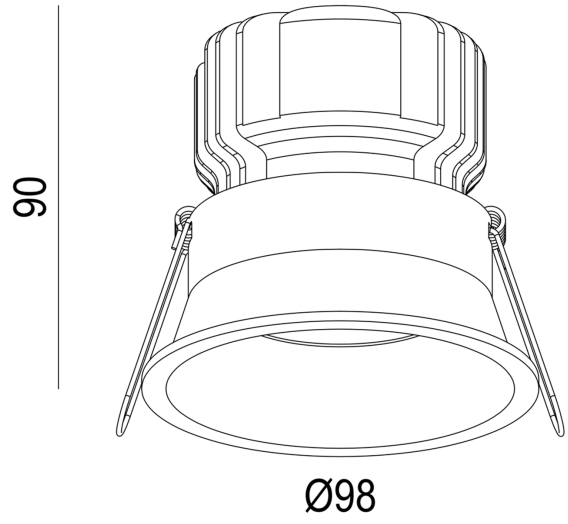

## FDV SPEC SHEET

Ceto Fixed

Art. no: 28830-2-36-2

Lighting Solutions

92mm

### LIGHT TECHNICAL

Lumen Output:	1335
Lumen LED (tc=25):	1500
Beam Angle:	36°
CCT (Color Temperature):	3000
CRI / Ra:	80
Color Code:	830
MacAdam (SDCM):	3
Lens (Diffuser):	Clear

### MOUNTING / CONNECTION

Connection:	QuickConnect
Cut-out [mm]:	Ø92
Mounting:	Recessed, Ceiling

### PRODUCT

To be recessed in insulation:	No
Ingress Protection:	IP44
Impact Protection:	IK02
Operating Temperature [°C]:	-20 - 45
Lifetime [h]:	L80B50: 100 000
Color:	Black
Height [mm]:	90
Diameter [mm]:	98
Weight [kg]:	0,25