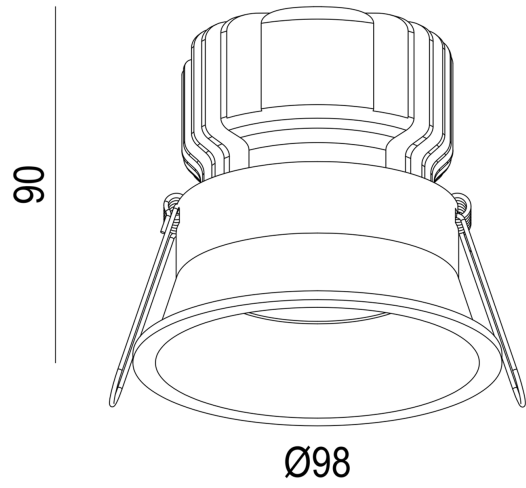

## PRODUCT SHEET

Ceto Fixed

Art. no: 28830-2-36-2

Lighting Solutions

# Ceto Fixed

92mm

Ceto Fixed is a downlight with 15W effect and secluded light source. 36° beam angle and IP44 certified. Ceto Fixed is the natural choice if you are looking for an exclusive expression that provides a comfortable and good light. Dimmable phase-cut driver included.

### SPECIFICATIONS

System Power [W]:	15W
CCT (Color Temperature):	3000K
CRI / Ra:	80
Lumen Output:	1335lm
Lumen LED (tc=25):	1500lm
Beam Angle:	36°
Lens (Diffuser):	Clear
Dimming:	Phase-Cut
System Voltage [V]:	230V 50Hz
Connection:	QuickConnect
Mounting:	Recessed, Ceiling
Cut-out [mm]:	Ø92mm
Lifetime [h]:	L80B50: 100 000h
Lumen/W:	89lm/W
MacAdam (SDCM):	3
Color:	Black
Height [mm]:	90mm
Diameter [mm]:	98mm
Weight [kg]:	0,25kg
To be recessed in insulation:	No