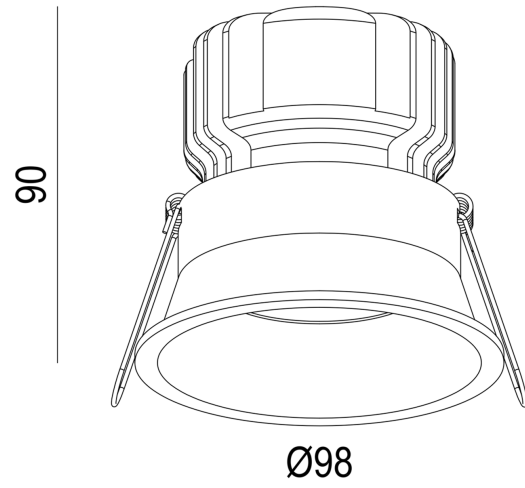

PRODUCT SHEET

Ceto Fixed
Art. no: 28927-2-36-2

Lighting Solutions

Ceto Fixed

92mm

A

SPECIFICATIONS	
System Power [W]:	15W
CCT (Color Temperature):	2700K
CRI / Ra:	90
Lumen Output:	1015lm
Lumen LED (tc=25):	1100lm
Lens (Diffuser):	Clear
Dimming:	Phase-Cut
Flickerfree:	Yes
System Voltage [V]:	230V 50Hz
Connection:	QuickConnect
Mounting:	Recessed, Ceiling
Cut-out [mm]:	Ø92mm
Lifetime [h]:	L80B50: 100 000h
Lumen/W:	67lm/W
MacAdam (SDCM):	3
Color:	Black
Height [mm]:	90mm
Diameter [mm]:	98mm
Weight [kg]:	0,25kg
To be recessed in insulation:	No

Ceto Fixed is a downlight with 15W effect and secluded light source. 36° beam angle and IP44 certified. Ceto Fixed is the natural choice if you are looking for an exclusive expression that provides a comfortable and good light. Dimmable phase-cut driver included.