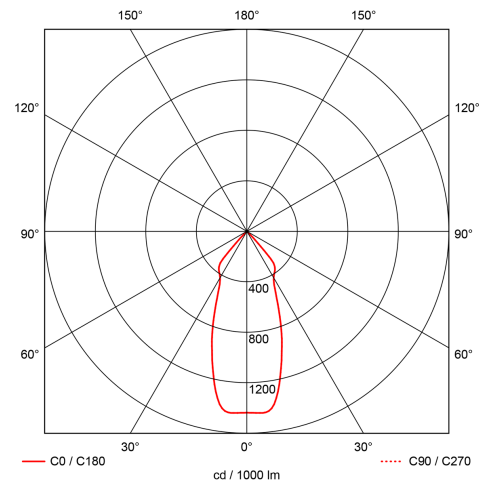

PRODUCT SHEET

Ceto Fixed
Art. no: 28927-2-36-2

Lighting Solutions

Ceto Fixed

92mm

A

SPECIFICATIONS	
System Power [W]:	15W
CCT (Color Temperature):	2700K
CRI / Ra:	90
Lumen Output:	1015lm
Lumen LED (tc=25):	1100lm
Lens (Diffuser):	Clear
Dimming:	Phase-Cut
Flickerfree:	Yes
System Voltage [V]:	230V 50Hz
Connection:	QuickConnect
Mounting:	Recessed, Ceiling
Cut-out [mm]:	Ø92mm
Lifetime [h]:	L80B50: 100 000h
Lumen/W:	67lm/W
MacAdam (SDCM):	3
Color:	Black
Height [mm]:	90mm
Diameter [mm]:	98mm
Weight [kg]:	0,25kg
To be recessed in insulation:	No

Ceto Fixed is a downlight with 15W effect and secluded light source. 36° beam angle and IP44 certified. Ceto Fixed is the natural choice if you are looking for an exclusive expression that provides a comfortable and good light. Dimmable phase-cut driver included.