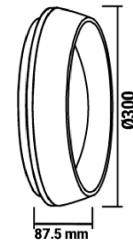

## FDV SPEC SHEET

Atria 2000lm 830/840/857 100° 18W Ceiling mount WH

Art. no: 3010-100-3

Lighting Solutions

## FDV SPEC SHEET

Atria 2000lm 830/840/857 100° 18W Ceiling mount WH  
Art. no: 3010-100-3

PRODUCT	
Ingress Protection:	IP20
Impact Protection:	IK08
Lifetime [h]:	L80B50: 50 000
Color:	White
Height [mm]:	87,5
Width [mm]:	300
Weight [kg]:	1,32