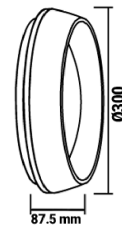

### SPECIFICATIONS

Lightsource Type:	LED (built in)
System Power [W]:	18W
CCT (Color Temperature):	3/4/5700
CRI / Ra:	80
Lumen Output:	1936 (4000K)lm
Lumen LED (tc=25):	2000lm
Beam Angle:	100°
Lens (Diffuser):	Opal
Dimming:	None
System Voltage [V]:	230V 50Hz
Mounting:	Surface, Ceiling, Pendant
Lifetime [h]:	L80B50: 50 000h
Lumen/W:	97lm/W
MacAdam (SDCM):	3
Color:	White
Height [mm]:	87,5mm
Width [mm]:	300mm
Weight [kg]:	1,32kg