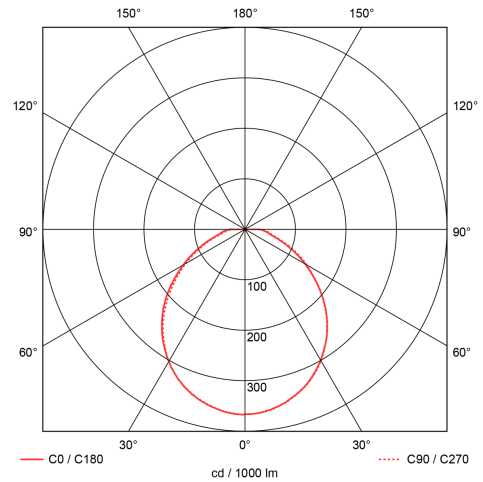

### SPECIFICATIONS

Lightsource Type:	LED (built in)
System Power [W]:	18W
CCT (Color Temperature):	3/4/5700
CRI / Ra:	80
Lumen Output:	1936 (4000K)lm
Lumen LED (tc=25):	2000lm
Beam Angle:	100°
Lens (Diffuser):	Opal
Dimming:	None
System Voltage [V]:	230V 50Hz
Mounting:	Surface, Ceiling, Pendant
Lifetime [h]:	L80B50: 50 000h
Lumen/W:	97lm/W
MacAdam (SDCM):	3
Color:	White
Height [mm]:	87,5mm
Width [mm]:	300mm
Weight [kg]:	1,32kg