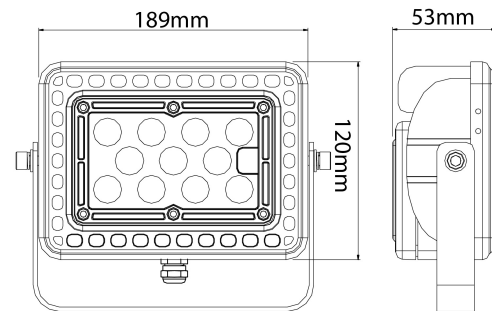

PRODUCT SHEET

Colonel
Art. no: 3911-03-2

Lighting Solutions

Colonel

SPECIFICATIONS	
System Power [W]:	29W
CCT (Color Temperature):	4000K
CRI / Ra:	80
Lumen Output:	3756lm
Lumen LED (tc=25):	4700lm
Beam Angle:	110x90°
Lens (Diffuser):	Clear
Dimming:	1-10V
System Voltage [V]:	230V 50Hz
Connection:	Cable 0.5m
Mounting:	Surface, Wall, Ceiling, Floor
Lifetime [h]:	L80B50: 50 000h
Lumen/W:	129lm/W
Color:	Black/Brown
Length [mm]:	189mm
Height [mm]:	120mm
Width [mm]:	53mm
Weight [kg]:	1,2kg

Colonel is a range of flood light fixtures mainly for outdoor use. The Colonel fixtures are made in robust die cast aluminum and are all IP66 classified. The fixtures are completely sealed and the vacuum inside prevents any condensation. The Colonel range is available in a number of models with wattage from 29W to 65W. The fixtures come with a mounting bracket and 50 cm power cord with an open end for easy installation.