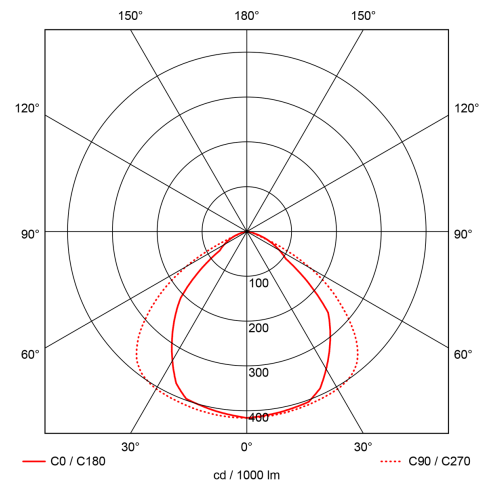

PRODUCT SHEET

Colonel
Art. no: 3911-03-2

Lighting Solutions

Colonel

SPECIFICATIONS	
System Power [W]:	29W
CCT (Color Temperature):	4000K
CRI / Ra:	80
Lumen Output:	3756lm
Lumen LED (tc=25):	4700lm
Beam Angle:	110x90°
Lens (Diffuser):	Clear
Dimming:	1-10V
System Voltage [V]:	230V 50Hz
Connection:	Cable 0.5m
Mounting:	Surface, Wall, Ceiling, Floor
Lifetime [h]:	L80B50: 50 000h
Lumen/W:	129lm/W
Color:	Black/Brown
Length [mm]:	189mm
Height [mm]:	120mm
Width [mm]:	53mm
Weight [kg]:	1,2kg

Colonel is a range of flood light fixtures mainly for outdoor use. The Colonel fixtures are made in robust die cast aluminum and are all IP66 classified. The fixtures are completely sealed and the vacuum inside prevents any condensation. The Colonel range is available in a number of models with wattage from 29W to 65W. The fixtures come with a mounting bracket and 50 cm power cord with an open end for easy installation.