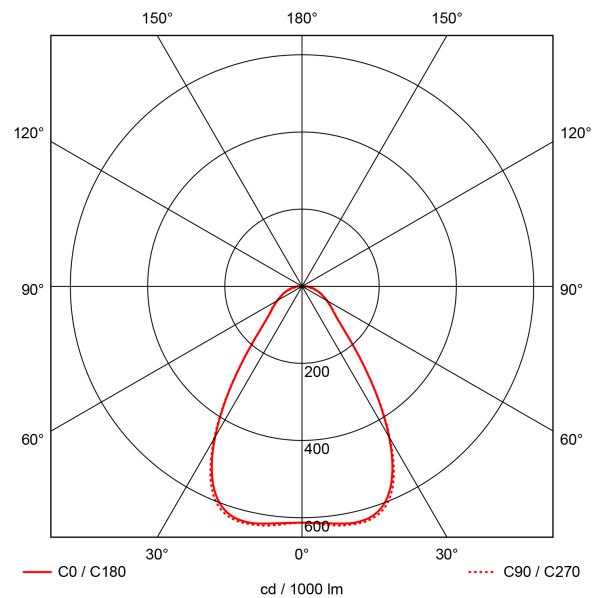

PRODUCT SHEET

Columba
Art. no: 5712-04-3-ddd

Lighting Solutions

Columba

SPECIFICATIONS	
System Power [W]:	86W
CCT (Color Temperature):	4000K
CRI / Ra:	80
Lumen Output:	14805lm
Beam Angle:	90°x90°
Dimming:	DALI
System Voltage [V]:	230V 50Hz
Mounting:	Surface, Suspended, Ceiling
Cut-out [mm]:	NAm
Lifetime [h]:	L80B50: 100 000h
Lumen/W:	172lm/W
MacAdam (SDCM):	3
Color:	White
Length [mm]:	1190mm
Height [mm]:	80mm
Width [mm]:	114mm
Weight [kg]:	2,2kg