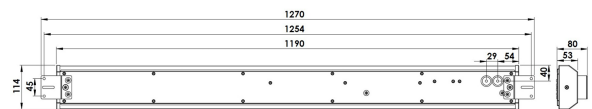

PRODUCT SHEET

Columba
Art. no: 5712-04-3-ddd

Lighting Solutions

Columba

SPECIFICATIONS	
System Power [W]:	86W
CCT (Color Temperature):	4000K
CRI / Ra:	80
Lumen Output:	14805lm
Beam Angle:	90°x90°
Dimming:	DALI
System Voltage [V]:	230V 50Hz
Mounting:	Surface, Suspended, Ceiling
Cut-out [mm]:	NAm
Lifetime [h]:	L80B50: 100 000h
Lumen/W:	172lm/W
MacAdam (SDCM):	3
Color:	White
Length [mm]:	1190mm
Height [mm]:	80mm
Width [mm]:	114mm
Weight [kg]:	2,2kg