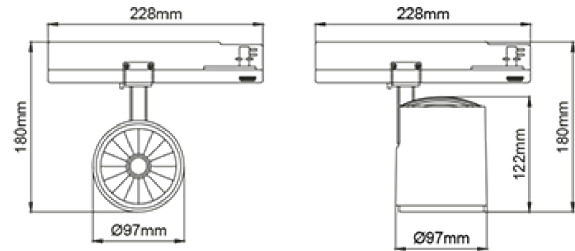

### SPECIFICATIONS

Lightsource Type:	LED (built in)
System Power [W]:	30W
CCT (Color Temperature):	3000K
CRI / Ra:	90
Lumen Output:	3956lm
Lumen LED (tc=25):	4050lm
Beam Angle:	30°
Lens (Diffuser):	Clear
Dimming:	DALI2
System Voltage [V]:	230V 50Hz
Connection:	Track 3-Circuit+dim
Mounting:	Track, Ceiling
Lifetime [h]:	L80B10: 100 000h
Lumen/W:	131lm/W
MacAdam (SDCM):	3
Color:	White
Length [mm]:	260mm
Height [mm]:	180mm
Width [mm]:	97mm
Weight [kg]:	0,841kg