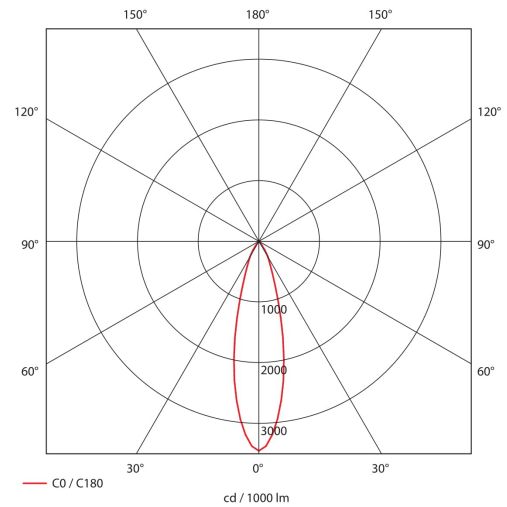

### SPECIFICATIONS

Lightsource Type:	LED (built in)
System Power [W]:	30W
CCT (Color Temperature):	3000K
CRI / Ra:	90
Lumen Output:	3956lm
Lumen LED (tc=25):	4050lm
Beam Angle:	30°
Lens (Diffuser):	Clear
Dimming:	DALI2
System Voltage [V]:	230V 50Hz
Connection:	Track 3-Circuit+dim
Mounting:	Track, Ceiling
Lifetime [h]:	L80B10: 100 000h
Lumen/W:	131lm/W
MacAdam (SDCM):	3
Color:	White
Length [mm]:	260mm
Height [mm]:	180mm
Width [mm]:	97mm
Weight [kg]:	0,841kg