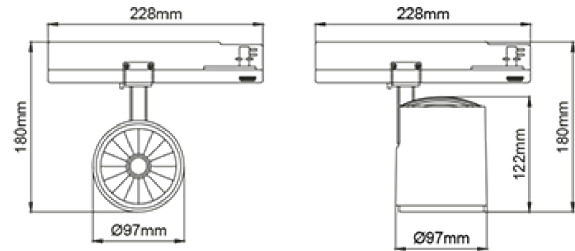

PRODUCT SHEET

Lobus BI

Art. no: 7024-7-40-3

Lighting Solutions

Lobus BI

SPECIFICATIONS	
Lightsource Type:	LED (built in)
System Power [W]:	30W
CCT (Color Temperature):	3500K
CRI / Ra:	90
Lumen LED (tc=25):	4100lm
Beam Angle:	40°
Lens (Diffuser):	Clear
Dimming:	None
System Voltage [V]:	230V 50Hz
Connection:	Track 3-Circuit
Mounting:	Track, Ceiling
Lifetime [h]:	L80B10: 100 000h
Lumen/W:	137lm/W
MacAdam (SDCM):	3
Color:	White
Length [mm]:	228mm
Height [mm]:	180mm
Width [mm]:	97mm
Weight [kg]:	0,841kg

Lobus is a small and elegant spotlight for use in track lighting systems. This spotlight has very high lumen output per watt and this puts it in the top segment. The Lobus is very flexible, offering numerous adjustment possibilities making it easy to achieve the perfect light design in stores. The Lobus is available with three different reflectors and comes in three different colors.