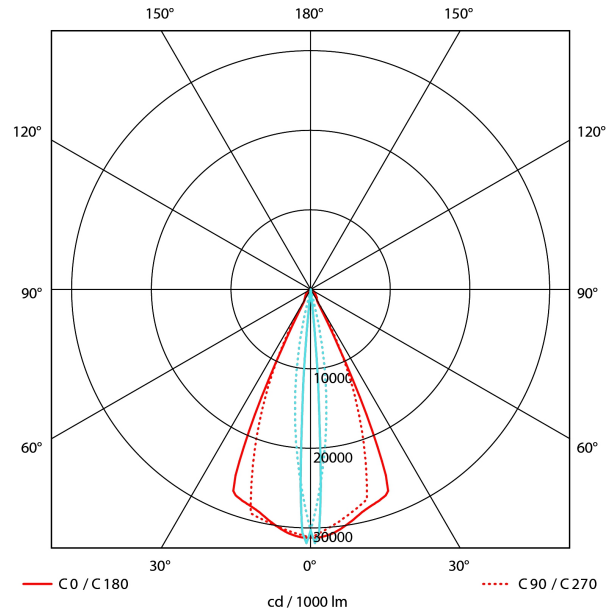

# Zoom Mini Spotlight

Zoom Mini is relatively small spotlight for use in track lighting systems. The unique zoom patent makes it possible to vary the beam angle between 5 - and 60 degrees making this model highly versatile. This Zoom Mini version comes with 2700 Kelvin and DALI2 driver. It's made from robust die-cast aluminum.

### SPECIFICATIONS

Lightsource Type:	LED (built in)
System Power [W]:	15W
CCT (Color Temperature):	2700K
CRI / Ra:	90
Lumen LED (tc=25):	1250lm
Beam Angle:	5°-60°
Lens (Diffuser):	Clear
Dimming:	DALI2
System Voltage [V]:	230V 50Hz
Connection:	Track 3-Circuit
Mounting:	Track, Ceiling
Lifetime [h]:	L80B50: 50 000h
MacAdam (SDCM):	3
Color:	Black
Length [mm]:	261mm
Width [mm]:	60mm
Weight [kg]:	0,95kg