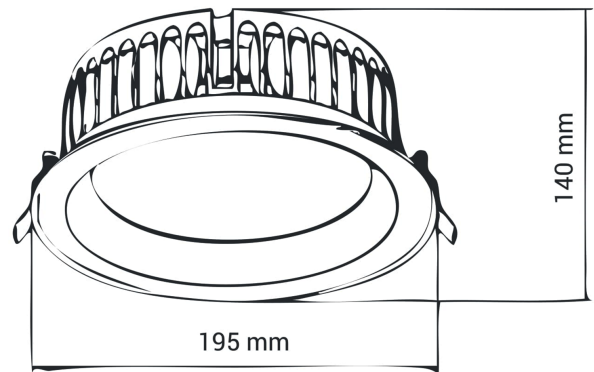

PRODUCT SHEET

Auriga

Art. no: 737-2-40-1

Lighting Solutions

Auriga

 176mm

This series of IP44 downlights is named Auriga. Auriga is supplied with 2m cable for power connection.

SPECIFICATIONS

Lightsource Type:	LED (built in)
System Power [W]:	29W
CCT (Color Temperature):	3000K
CRI / Ra:	80
Lumen Output:	2900lm
Lumen LED (tc=25):	3000lm
Beam Angle:	40°
Lens (Diffuser):	Clear
Dimming:	None
System Voltage [V]:	230V 50Hz
Mounting:	Recessed
Cut-out [mm]:	Ø176mm
Lifetime [h]:	L80B10: 100 000h
Lumen/W:	103lm/W
Color:	Grey
Height [mm]:	140mm
Width [mm]:	195mm
To be recessed in insulation:	No