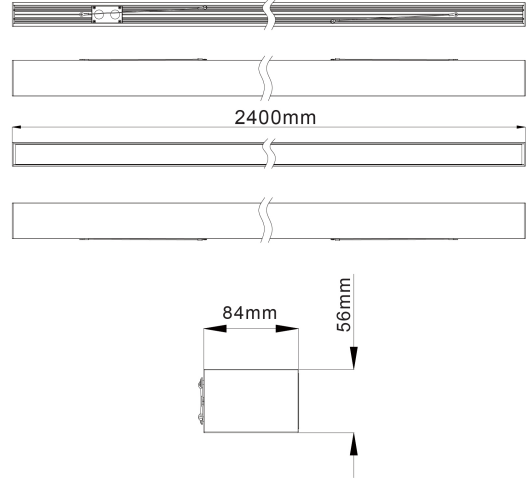

FDV SPEC SHEET

Ledline

Art. no: 805004-2-ddd

Lighting Solutions

Ledline

Art. no: 805004-2-ddd

LIGHT TECHNICAL

| | |
|--------------------------|----------------|
| Lightsource Type: | LED (built in) |
| Lumen Output: | 5950 |
| Lumen LED (tc=25): | 7100 |
| Beam Angle: | 110 |
| CCT (Color Temperature): | 3000 |
| CRI / Ra: | 80 |
| Color Code: | 830 |
| Lens (Diffuser): | Opal |

MOUNTING / CONNECTION

| | |
|-------------|------------------------------------|
| Connection: | LEDLine 5-pin |
| Mounting: | Recessed, Surface, Ceiling, Pendan |

ELECTRICAL DATA

| | |
|--------------------------------------|-----------|
| Dimming: | DALI |
| System Power [W]: | 75 |
| System Voltage [V]: | 230V 50Hz |
| Protection Class: | 2 |
| Max load pr circuit - B10: | 9 |
| Max load pr circuit - B16: | 14 |
| Max load pr circuit - C10: | 10 |
| Max load pr circuit - C16: | 17 |
| Leakage current [mA]: | 0,25 |
| Inrush current I _{max} [A]: | 60 |
| Inrush current time [μs]: | 3,5 |
| Socket / Cap-Base: | N/A |
| Current Output [mA]: | 840 |
| Voltage Forward Min [V]: | 32 |
| Voltage Forward Max [V]: | 48 |

FDV SPEC SHEET

Ledline

Art. no: 805004-2-ddd

Lighting Solutions

PRODUCT

| | |
|---------------------|-----------------|
| Ingress Protection: | IP40 |
| Impact Protection: | IK08 |
| Lifetime [h]: | L80B10: 100 000 |
| Color: | Black |
| Length [mm]: | 2400 |
| Height [mm]: | 84 |
| Width [mm]: | 56 |
| Weight [kg]: | 6,6 |