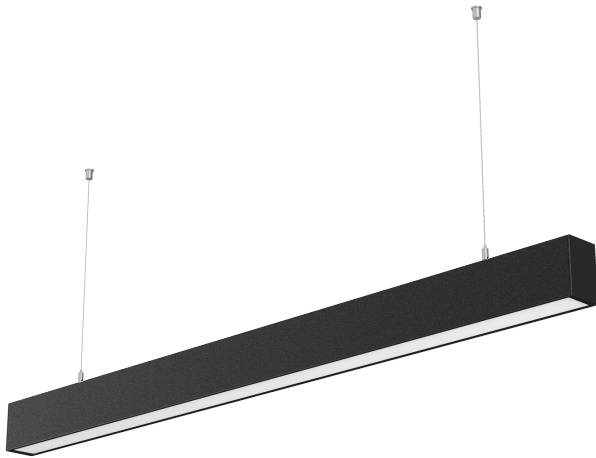

FDV SPEC SHEET

Ledline

Art. no: 805004-2-ddd

Lighting Solutions

Ledline

Art. no: 805004-2-ddd

LIGHT TECHNICAL

| | |
|--------------------------|----------------|
| Lightsource Type: | LED (built in) |
| Lumen Output: | 5950 |
| Lumen LED (tc=25): | 7100 |
| Beam Angle: | 110 |
| CCT (Color Temperature): | 3000 |
| CRI / Ra: | 80 |
| Color Code: | 830 |
| Lens (Diffuser): | Opal |

MOUNTING / CONNECTION

| | |
|-------------|------------------------------------|
| Connection: | LEDLine 5-pin |
| Mounting: | Recessed, Surface, Ceiling, Pendan |

ELECTRICAL DATA

| | |
|--------------------------------------|-----------|
| Dimming: | DALI |
| System Power [W]: | 75 |
| System Voltage [V]: | 230V 50Hz |
| Protection Class: | 2 |
| Max load pr circuit - B10: | 9 |
| Max load pr circuit - B16: | 14 |
| Max load pr circuit - C10: | 10 |
| Max load pr circuit - C16: | 17 |
| Leakage current [mA]: | 0,25 |
| Inrush current I _{max} [A]: | 60 |
| Inrush current time [μs]: | 3,5 |
| Socket / Cap-Base: | N/A |
| Current Output [mA]: | 840 |
| Voltage Forward Min [V]: | 32 |
| Voltage Forward Max [V]: | 48 |

FDV SPEC SHEET

Ledline

Art. no: 805004-2-ddd

Lighting Solutions

PRODUCT

| | |
|---------------------|-----------------|
| Ingress Protection: | IP40 |
| Impact Protection: | IK08 |
| Lifetime [h]: | L80B10: 100 000 |
| Color: | Black |
| Length [mm]: | 2400 |
| Height [mm]: | 84 |
| Width [mm]: | 56 |
| Weight [kg]: | 6,6 |