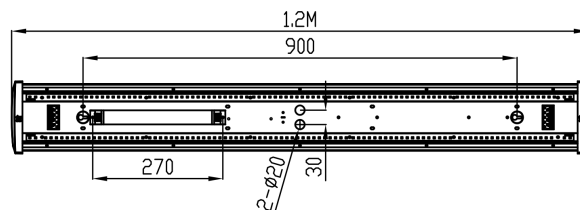

# Universal IP44

SPECIFICATIONS	
Lightsource Type:	LED (built in)
System Power [W]:	31W
CCT (Color Temperature):	3000K
CRI / Ra:	80
Lumen Output:	3650lm
Lumen LED (tc=25):	4000lm
Beam Angle:	105°
Lens (Diffuser):	PMMA Opal
Dimming:	None
System Voltage [V]:	230V 50Hz
Connection:	QuickConnect
Mounting:	Surface, Ceiling
Lifetime [h]:	L80B10: 100 000h
Lumen/W:	117lm/W
MacAdam (SDCM):	3
Through-wiring (mm2):	5x2,5
Color:	White
Length [mm]:	1200mm
Height [mm]:	50mm
Width [mm]:	160mm
Weight [kg]:	2,8kg