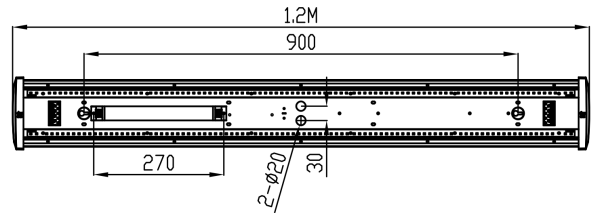

PRODUCT SHEET

Universal IP44

Art. no: 8076-105-3

Lighting Solutions

Universal IP44

SPECIFICATIONS	
Lightsource Type:	LED (built in)
System Power [W]:	31W
CCT (Color Temperature):	4000K
CRI / Ra:	80
Lumen Output:	3860lm
Lumen LED (tc=25):	4200lm
Beam Angle:	105°
Lens (Diffuser):	PMMA Opal
Dimming:	None
System Voltage [V]:	230V 50Hz
Connection:	QuickConnect
Mounting:	Surface, Ceiling
Lifetime [h]:	L80B10: 100 000h
Lumen/W:	124lm/W
MacAdam (SDCM):	3
Through-wiring (mm ²):	5x2,5
Color:	White
Length [mm]:	1200mm
Height [mm]:	50mm
Width [mm]:	160mm
Weight [kg]:	2,8kg