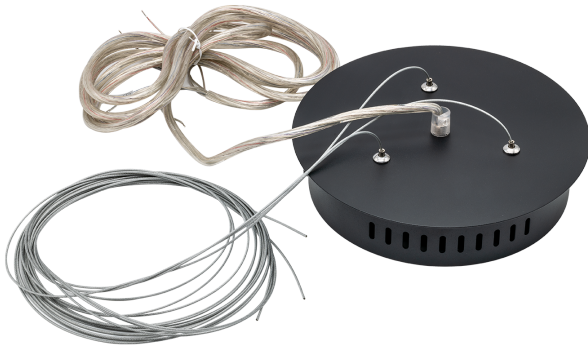

PRODUCT SHEET

Galactic Steel Wire 300cm BK for Ø400mm

Art. no: 9054-01-2

Lighting Solutions

Galactic Steel Wire 300cm BK for Ø400mm

300cm wire set with black canopy for Galactic Ø400m

CE

SPECIFICATIONS	
Color:	Black
Length:	3000mm
Weight:	2,5kg