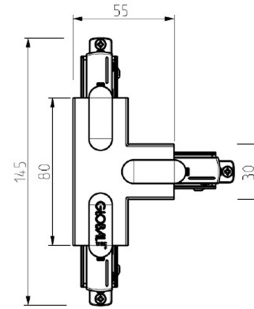

PRODUCT SHEET

Global T-feed Right (inside) 1-circuit WH

Art. no: GB40-3

Lighting Solutions

Global T-feed Right (inside) 1-circuit WH

SPECIFICATIONS

Product:	T-Feed Right Inside
Dimmable:	No
Color:	White
Length:	145mm
Height:	20mm
Width:	85mm
Weight:	0,1kg